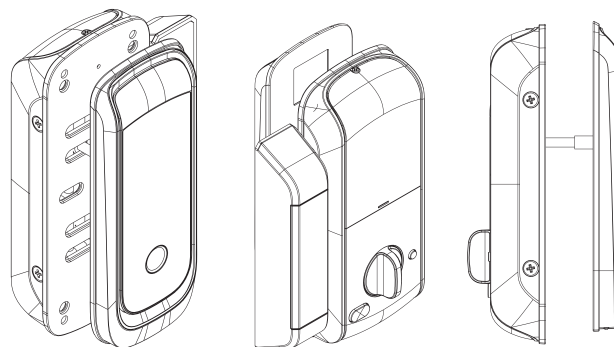

GENERAL CHARACTERISTICS

Overall dimensions

64 mm x 169 mm x 15 mm (W x H x D) - External unit

73 mm x 175 mm x 43 mm (W x H x D) - Internal unit

30 mm x 140 mm x 31 mm (W x H x D) - Doorjamb

Equipment weight

1 year (10 accesses per day)

Operating location

Protected from rain and sun

Operating temperature

0 to 40°C

INSTALLATION DIAGRAM

Outside Unit

Inside Unit

Side View